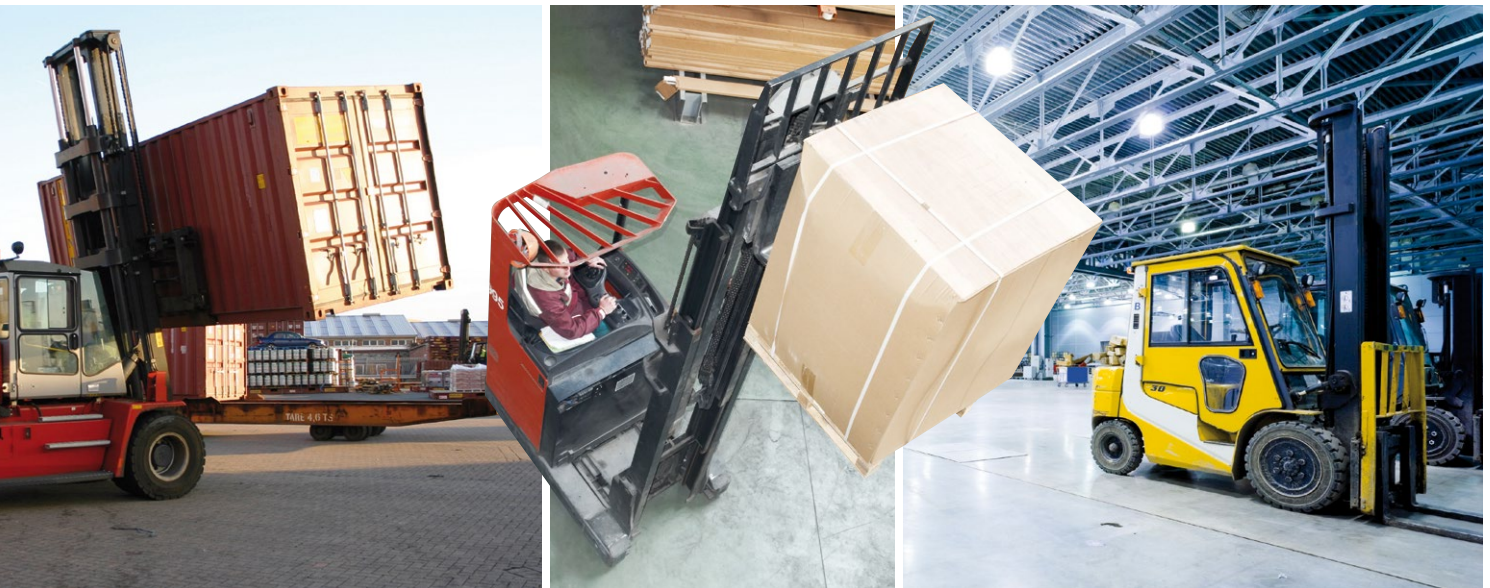

iwis solutions for lifting equipment and fork lifts

Seek out new trends, create logistics solutions, and develop new materials and production technologies: iwis achieves all this – as well as defending its leading position in the market – through innovative strength, motivation and commitment.

iwis industry solutions

iwis.de/Industries

www.iwis.com

Safety for people and goods

Fork lifts are used in almost all businesses to guarantee an optimum in-house material flow. The applications concerned place big demands on the chains used. The vehicles are expected to work indoors, outdoors and in all weathers. We collaborate closely with our users to ensure that our chains are not only configured to do the job required, but also to fulfil every safety requirement for your staff and your goods.